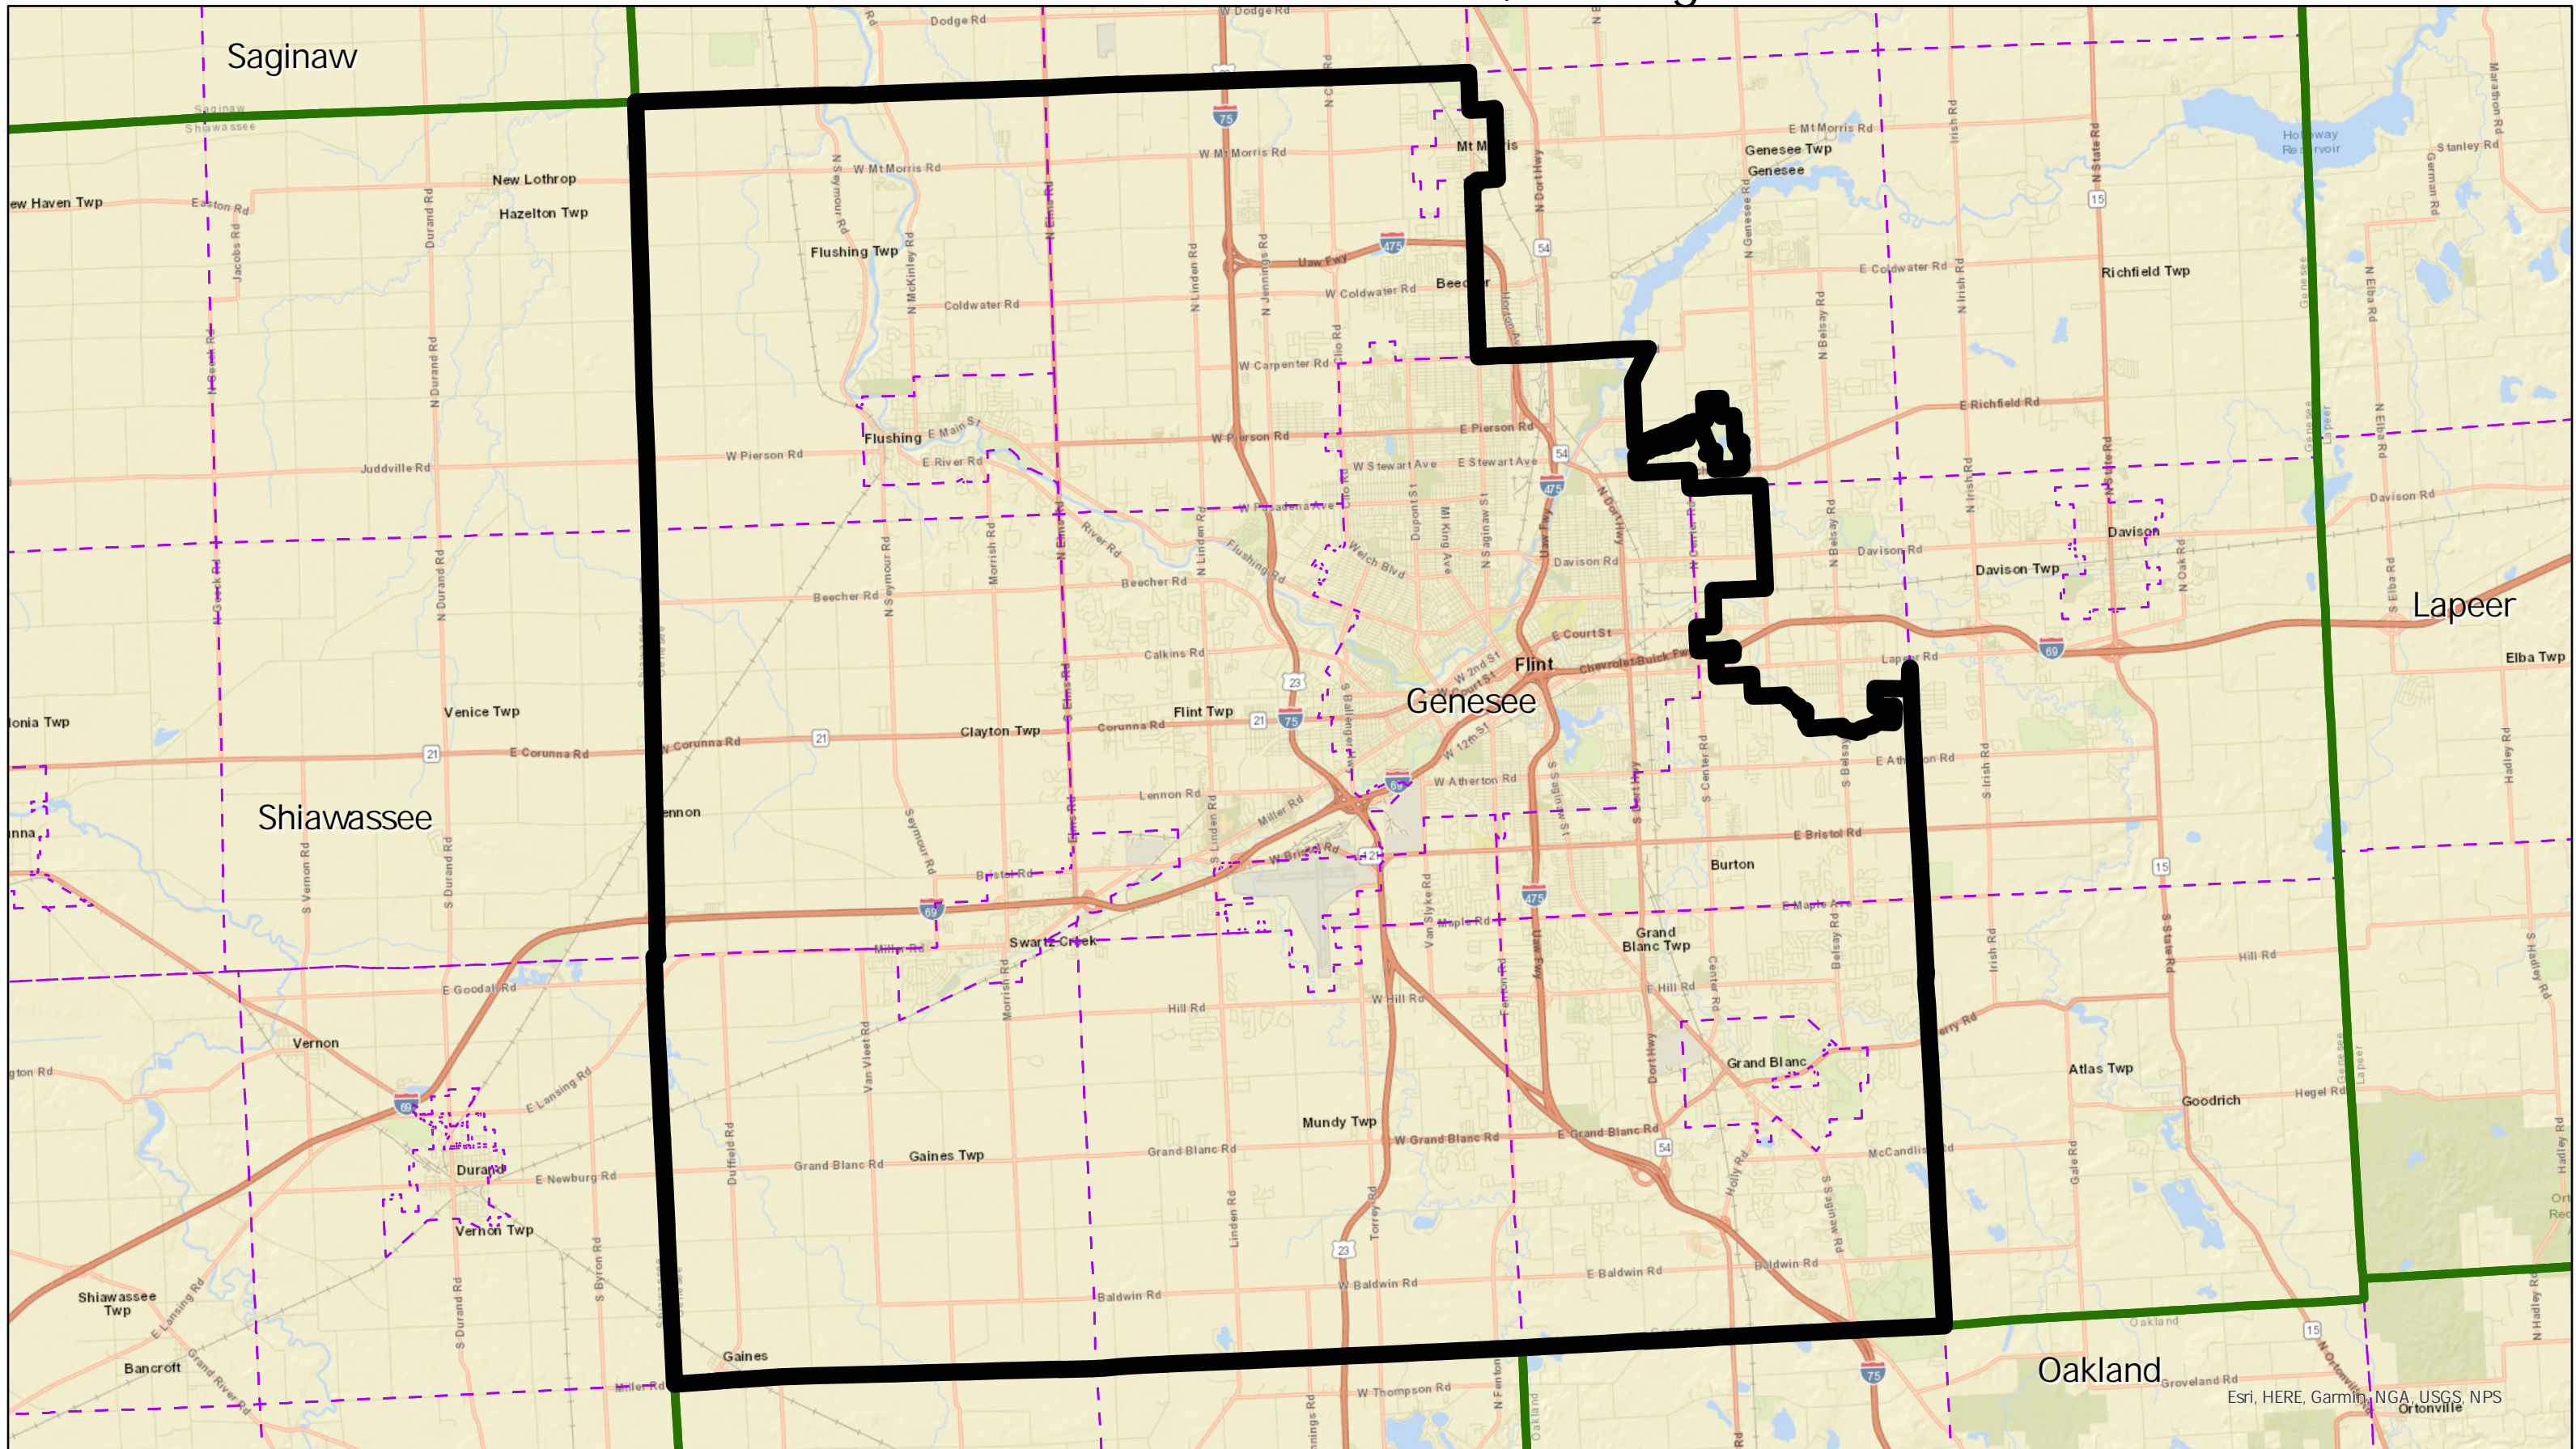

Linden Senate District 27, Michigan

 Linden Senate Districts  Counties  Townships

Esri, HERE, Garmin, NGA, USGS, NPS